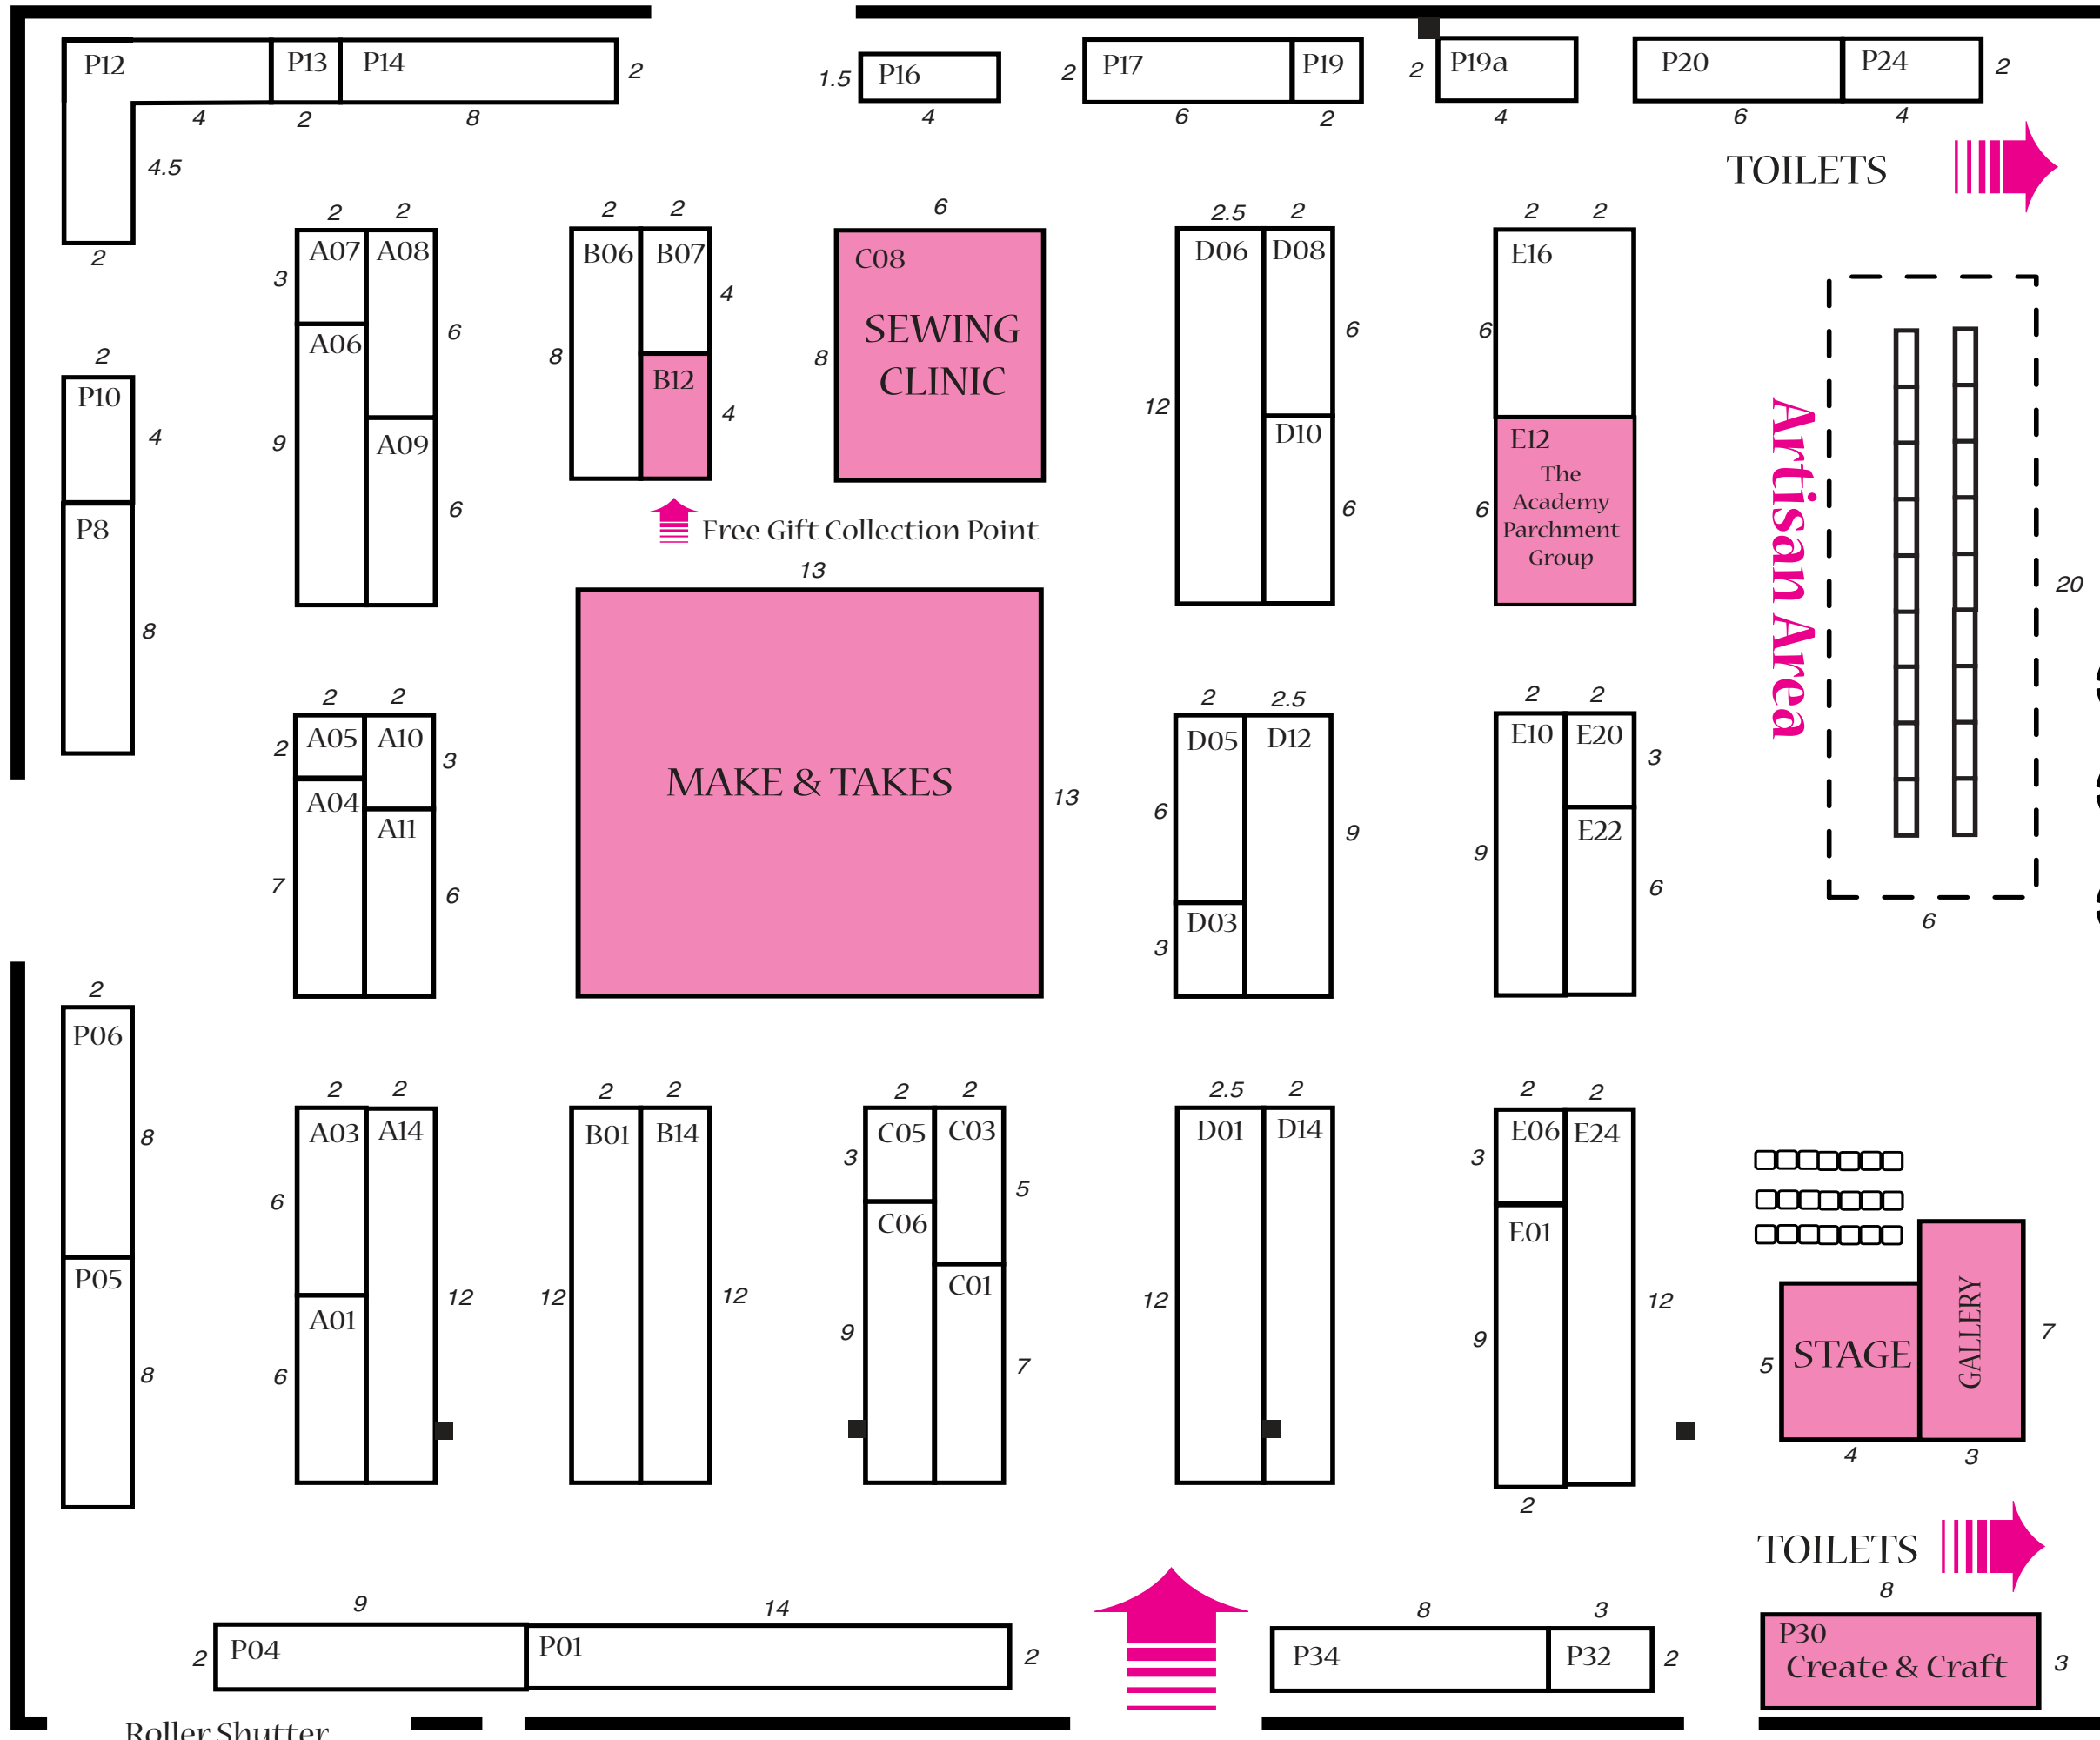

Stoneleigh Park, Coventry  
Saturday 30th September &  
Sunday 1st October, 2017

TOILETS

Artisan Area

Catering

TOILETS

NB: plan subject to change

Roller Shutter