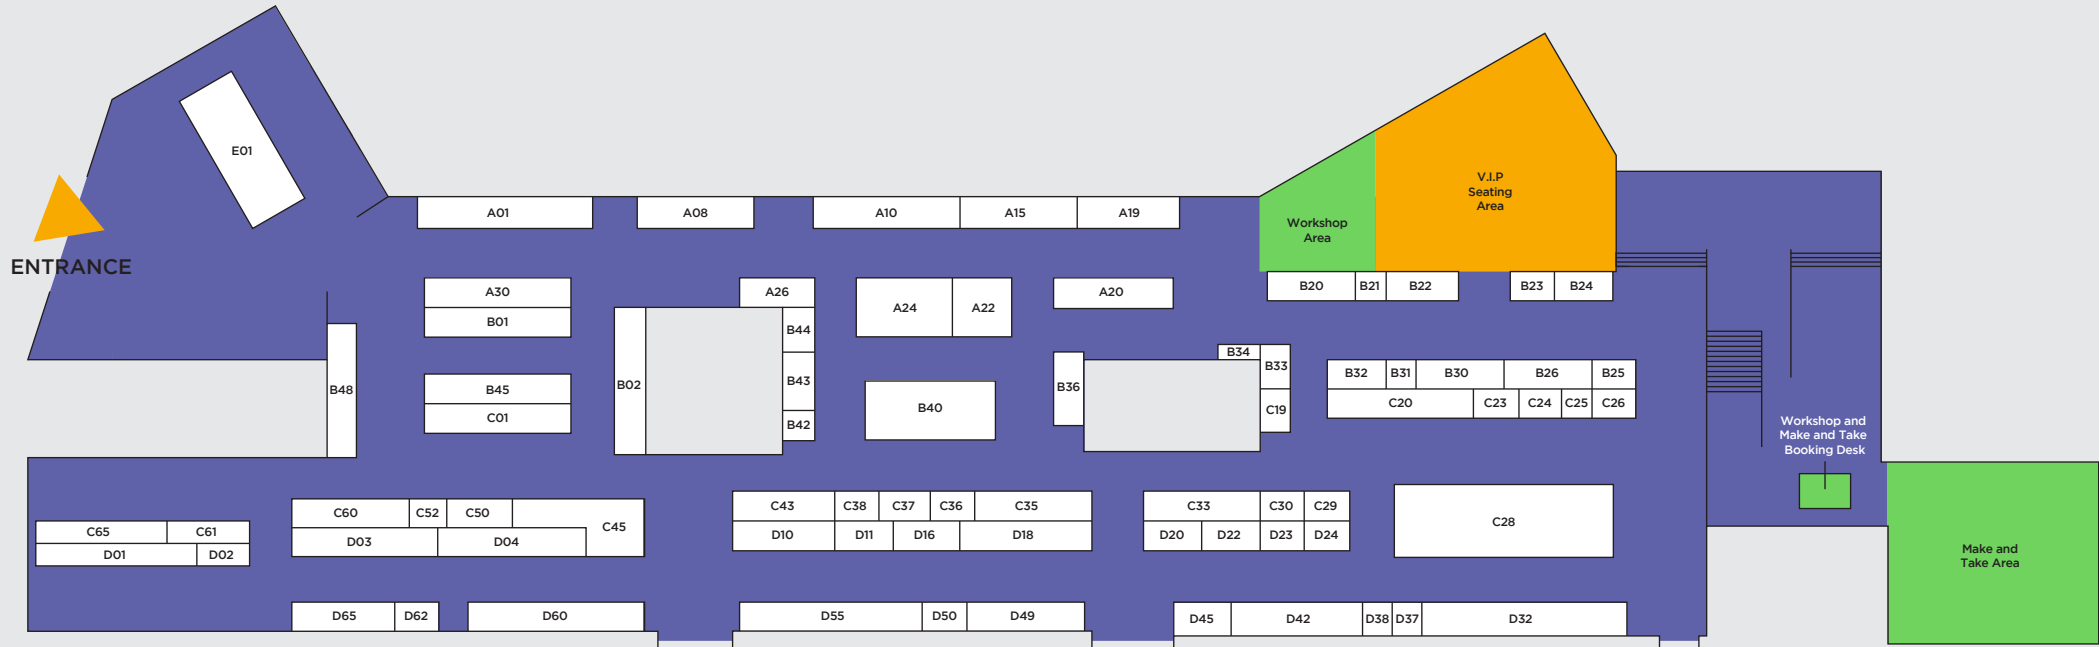

# CRAFTING LIVE

SANDOWN 2026

FRI 27<sup>TH</sup> & SAT 28<sup>TH</sup> FEBRUARY 2026  
 SANDOWN PARK RACECOURSE

## EXHIBITOR BY A - Z

A08	1craft1.com	E01	Gemporia Craft	D62	The Massage Cushion
D22	Alison Hulme	C01	GlitzCraft	B21	modes4u
D38	Alzheimers Society	C36	Global Fusion Foods Ltd	C26	Nova Whisk
D50	Amaze Brush	C38	Guide Dogs	B31	O'Donnell Moonshine
B32	Araxos	C19	Gyro-Cut	D37	Okulan
A30	The Art of Craft	D45	Hair Gem	B45	Pinflair/Silvar Design
B36	Artmaster Ltd	A20	Heaven and Earth	B44	Pure Pet Food
D04	The Bead Selection	B33	Hello Fresh	B25	Revive
C61	Bella + Duke	C50	Henleys Love Sweets	C65	Ross Paper
D32	Black Sheep Wools	B40	Highlight Crafts	D42	Sleepmaster Therapy
C23	British Polymer Clay Guild	C45	Honey Doo Crafts	C35	The Southampton Bead Shop
C33	Brother Sewing - Sew Devine	B34	Hot Oven Bakers Corner	B48	The Stamp Hut
B22	Card-io	D65	Hot Shot Craft	A26	Storage 4 Crafts
D03	Carls Craft Cabin	C20	House of Tweed	D55	Sweet Poppy Stencils
D10	Carnation Crafts	D49	Inion Arts	B02	Swincraft2
C60	Craft Habitat - Spike	D18	J P Crafts	D24	tails.com
A10	A Crafty Place	B01	Jellybeancrafts	C28	Thimble's Fabrics & Craft Limited
A22	Deadstock Fabric	A01	JJD Cards	B30	Timestamp Creations by Janice Phillips
D60	Dies to Die For	D02	K Co Stencil Art	B20	Uwe Raw Cotton
C30	DragonladyUK	A19	Kathy's Crafts	D11	Vubba Ltd
D16	DS Accessories	B23	Katkin	C43	Wonky Donkey Boutique
D01	Emphasize	C29	Lottys Laces	B42	Wow Pens
D23	Flapjackery	C24	Mark Laird		